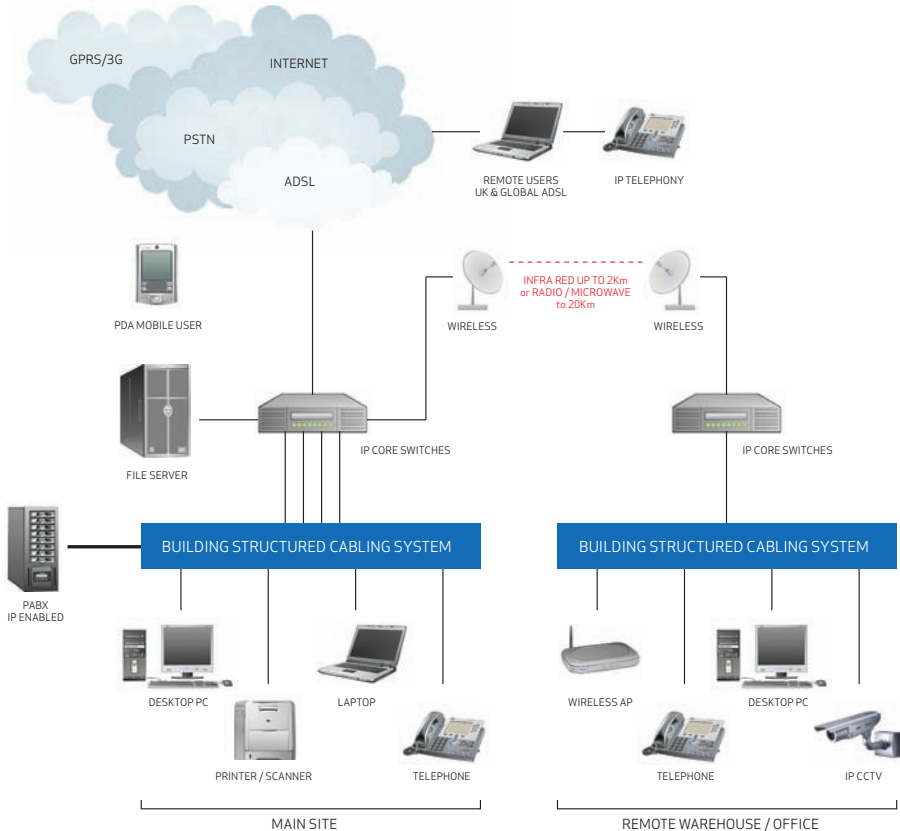

WWW.PWCOMMS.CO.UK

TEL: 01925 751638

Networking Headaches Solved

PW Comms design, build and support IP network communications solutions which help clients maximise the effectiveness of their ICT systems.

^
The image above shows a typical example of the inherent risk of network failure at the communications cabinet, caused by unstructured growth and patching. Access to the active switches is impossible.

< The image to the left shows the same network cabinet position following redressing and visually documented records that allows for patching and access to active switches. This facilities planned network growth.

Conceptual Schematic

The PW Comms Target

Efficiency, Through Connectivity

Network Infrastructure

PW Comms designs, install and commissions structured cabling to provide the physical communications infrastructure for voice, data and video communications (inc CCTV).

Structured cabling consist of a flexible infrastructure with universal outlets designed to support a variety of applications including computer networks, telephones, fax machines and modems. The infrastructure includes cabling to the desktop, cabinets, backbone systems and connectivity items (flyleads and telephone adapters).