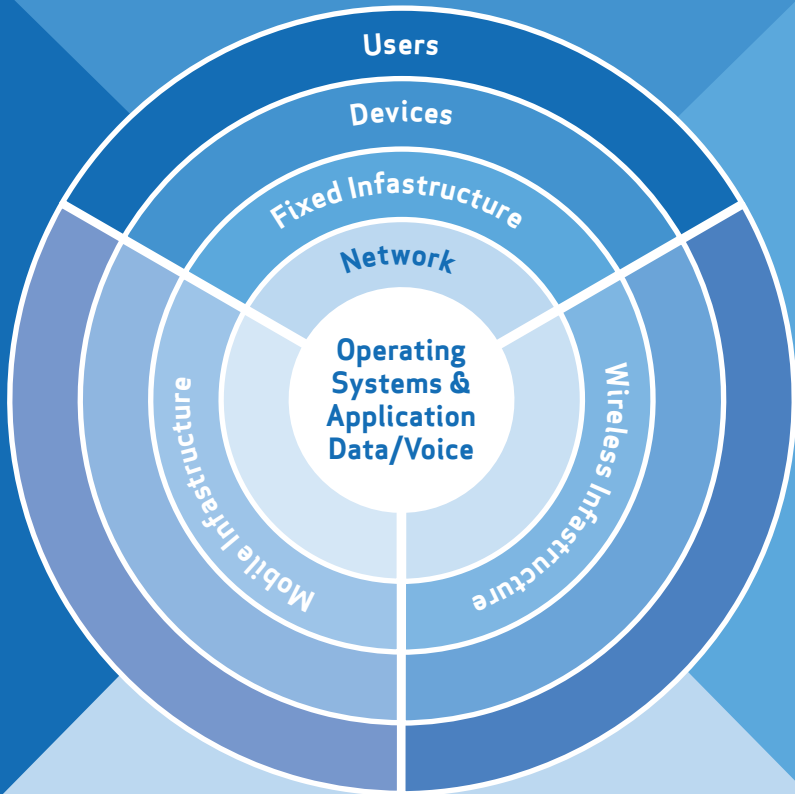

< The image to the left shows the same network cabinet position following redressing and visually documented records that allows for patching and access to active switches. This facilities planned network growth.

Conceptual Schematic

The PW Comms Target

Efficiency, Through Connectivity

Network Infrastructure

PW Comms designs, install and commissions structured cabling to provide the physical communications infrastructure for voice, data and video communications (inc CCTV).